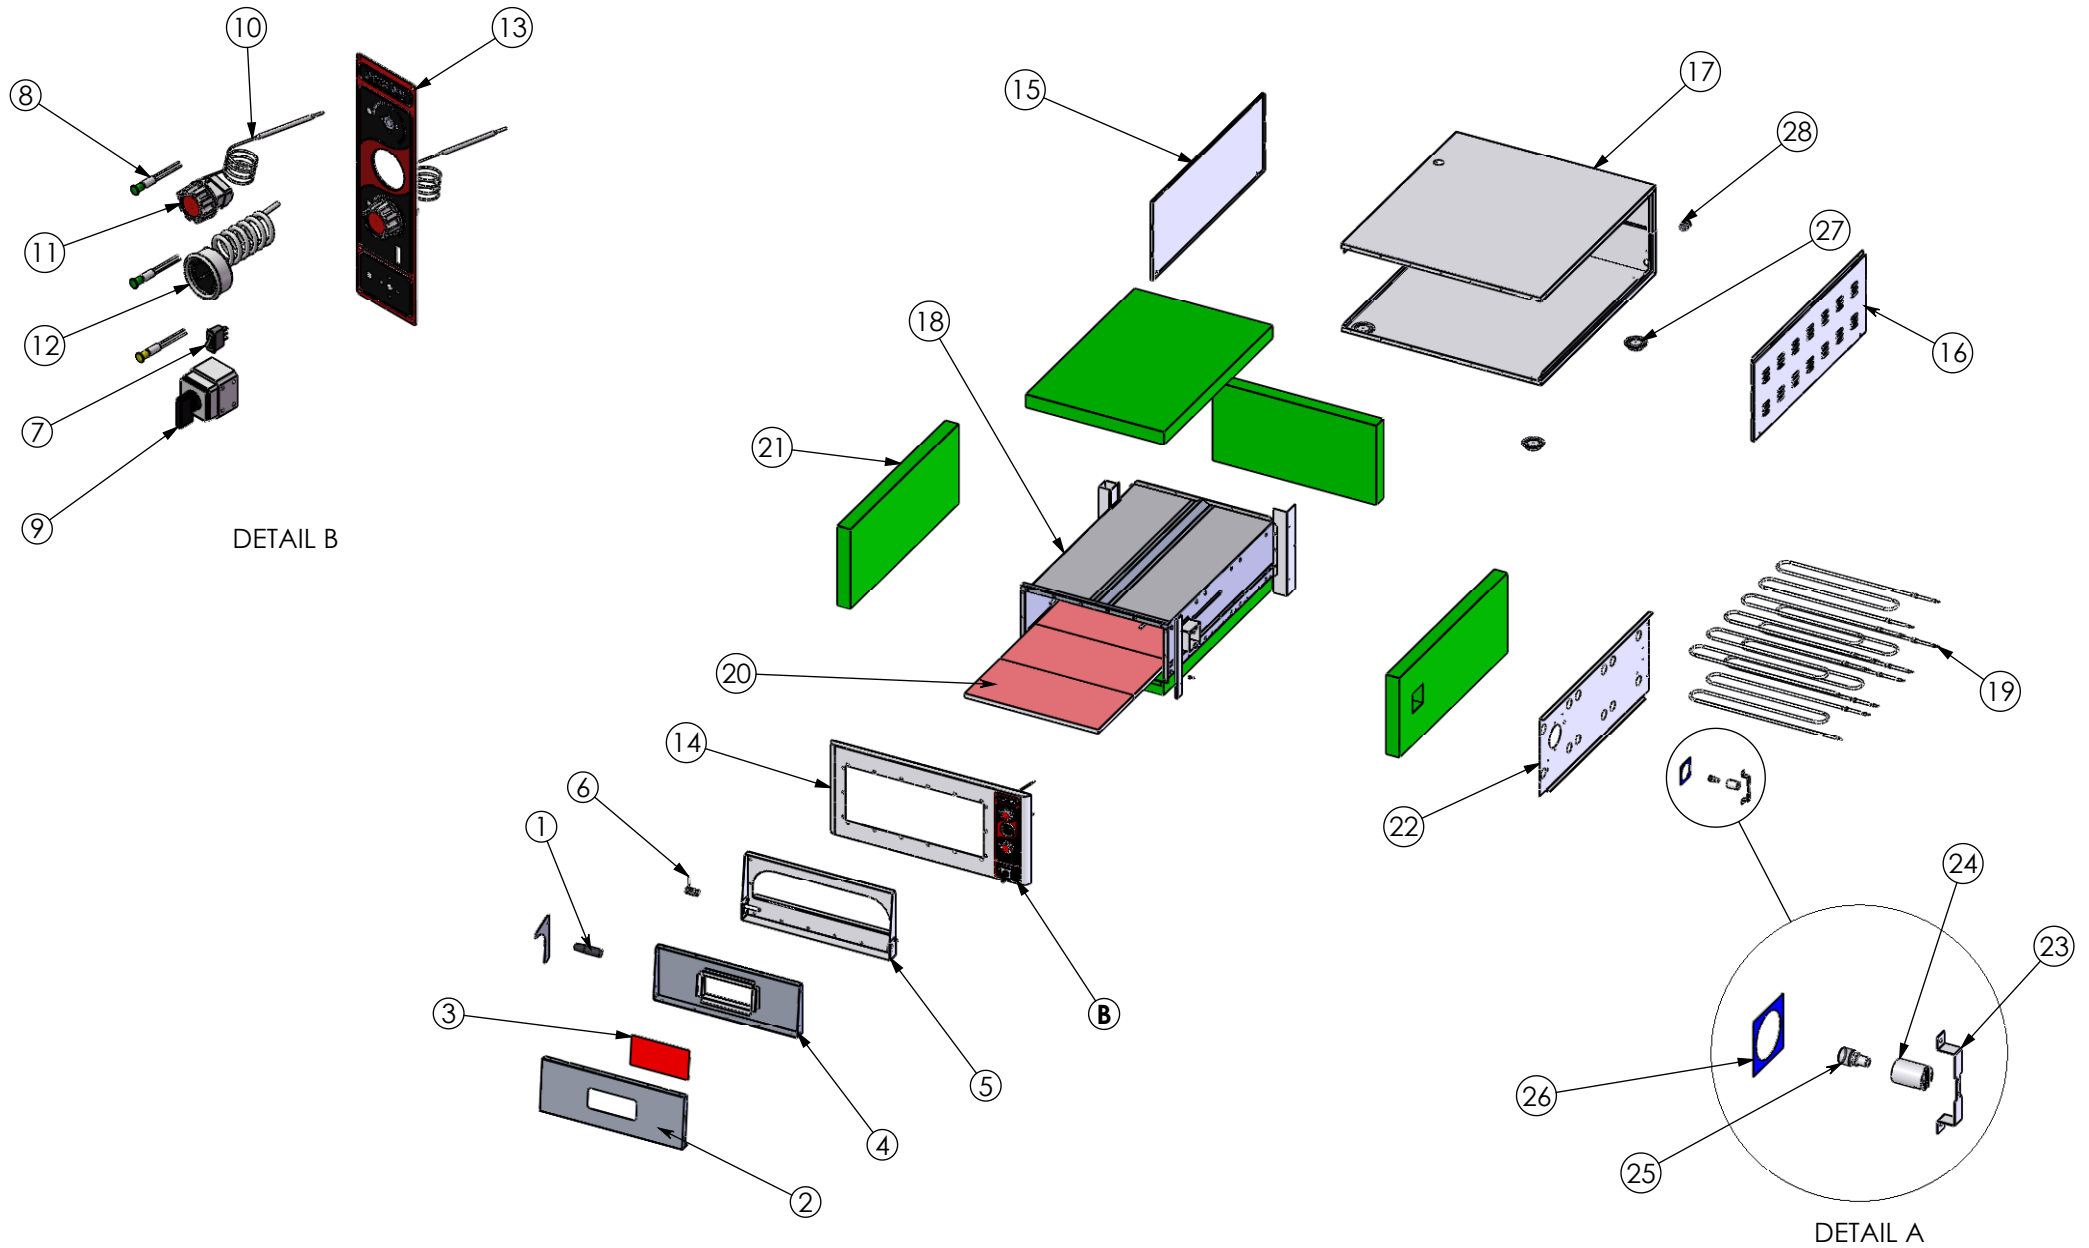

PIZZA OVEN PB-T 1920 SPARE PARTS

PizzaBoy
O V E N S**PIZZA OVEN PB-T 1920
SPARE PART LIST**

REP	CODE	PCS.	DESCRIPTION
1	101001	1	LID HANDLE
2	101002	1	LID (FRONT) PROFILE
3	101003	1	SIGHT GLASS
4	101004	1	LID (BACK) PROFILE
5	101005	1	INTERIOR LID CONNECTION
6	101006	1	LID SPRING
7	101007	1	LIGHT SWITCH
8	101008	2	THERMOSTAT & POWER CONTROL LIGHT
9	101009	2	POWER SWITCH
10	101010	2	THERMOSTAT
11	101011	2	THERMOSTAT BUTTON
12	101012	2	TEMPERATURE GAUGE (OPTIONAL)
13	101013	1	CONTROL PANEL
14	101014	1	FRONT FRAME
15	101015	1	LEFT SIDE COVER
16	101016	1	RIGHT SIDE COVER
17	101017	1	MAIN BODY
18	101018	1	BAKING DIVISION
19	101019	2	RESISTANCES
20	101020	1	REFRACTORY STONE
21	101021	5	INSULATION
22	101022	1	ELECTRICAL PANEL INTERIOR COVER
23	101023	1	LAMP STAND
24	101024	1	CERAMIC LIGHT SOCKET
25	101025	1	LIGHT BULB
26	101026	1	INTERIOR GLASS HOLDER
27	101027	4	FOOT
28	101028	1	POWER SUPPLY CABLE CLOSER